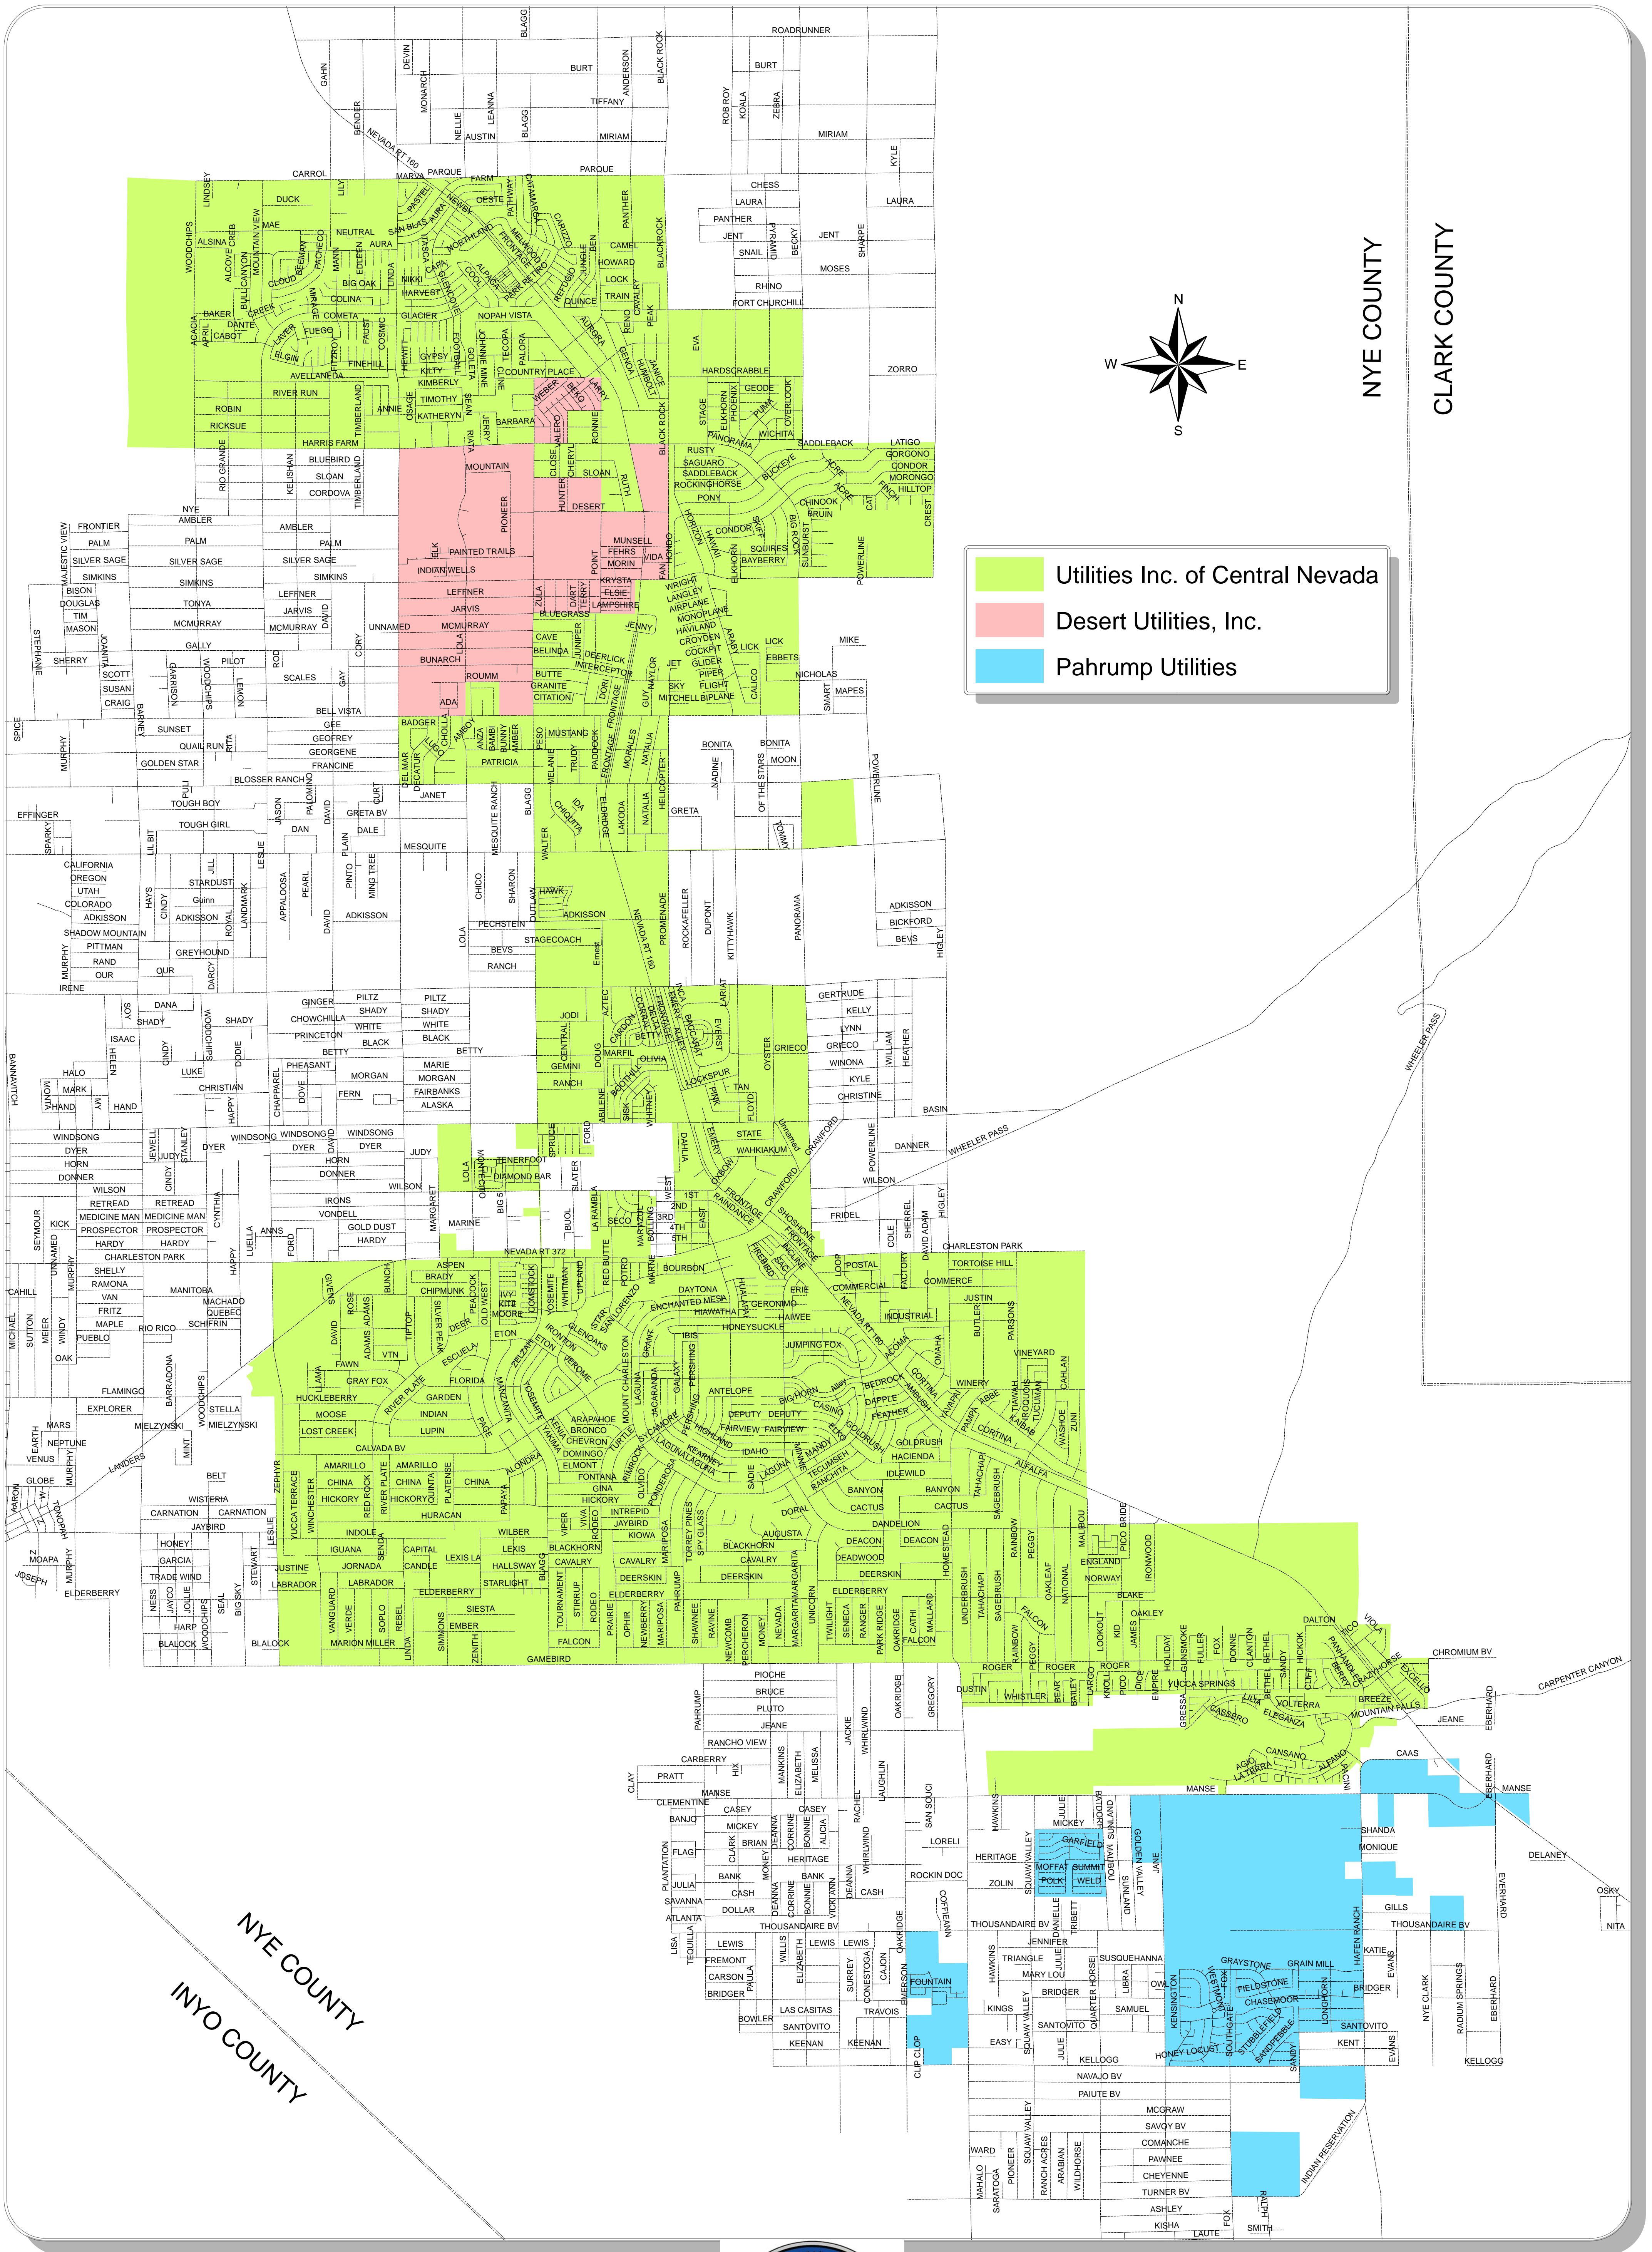

UTILITY TARIFF AREAS

WITHIN THE PAHRUMP REGIONAL PLANNING DISTRICT

0 5,000 10,000 20,000 Feet

This map and the associated data are provided without warranty of any kind. Any resale of this information is prohibited. Copyright © 3/9/2011, Nye County