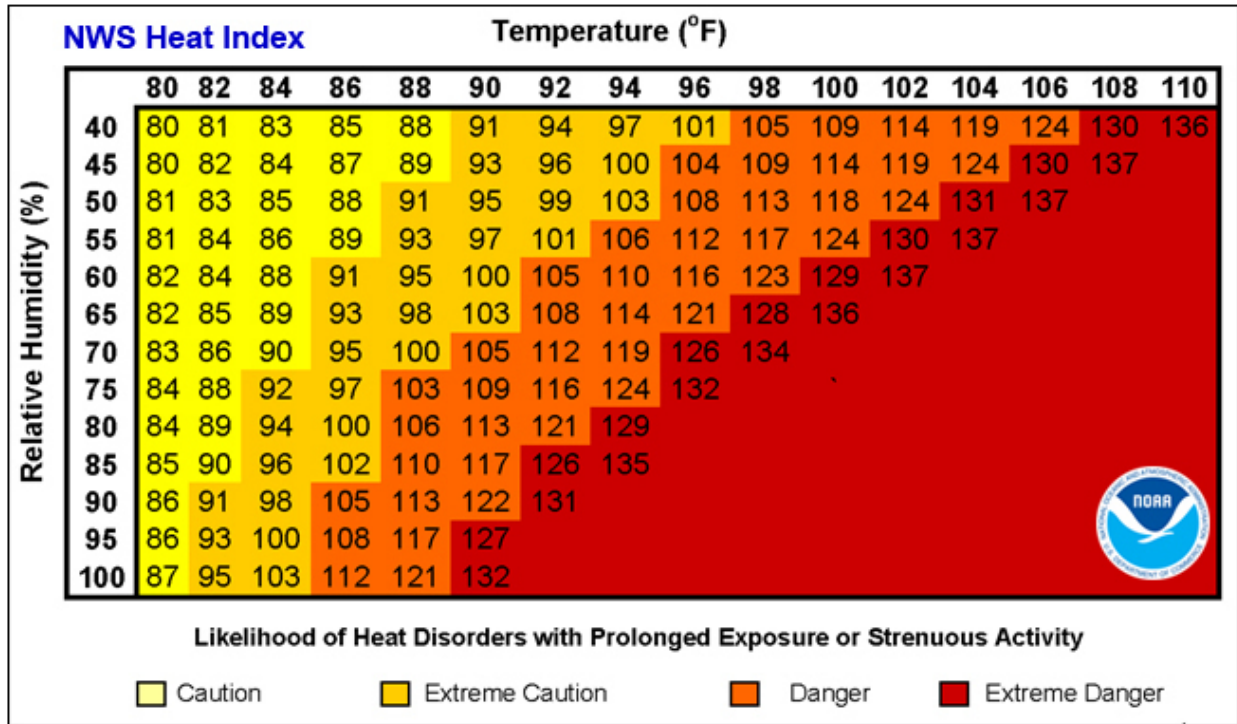

HEAT INDEX CHARTS

Heat Related Deaths ARE Preventable

LOOK BEFORE YOU LOCK

The temperature in your car can quickly become deadly!

Outside Temperature 80°

<p>Inside 99°</p>  <p>Time Elapsed: 10 Minutes</p>	<p>Inside 109°</p>  <p>Time Elapsed: 20 Minutes</p>
<p>Inside 114°</p>  <p>Time Elapsed: 30 Minutes</p>	<p>Inside 123°</p>  <p>Time Elapsed: 60 Minutes</p>