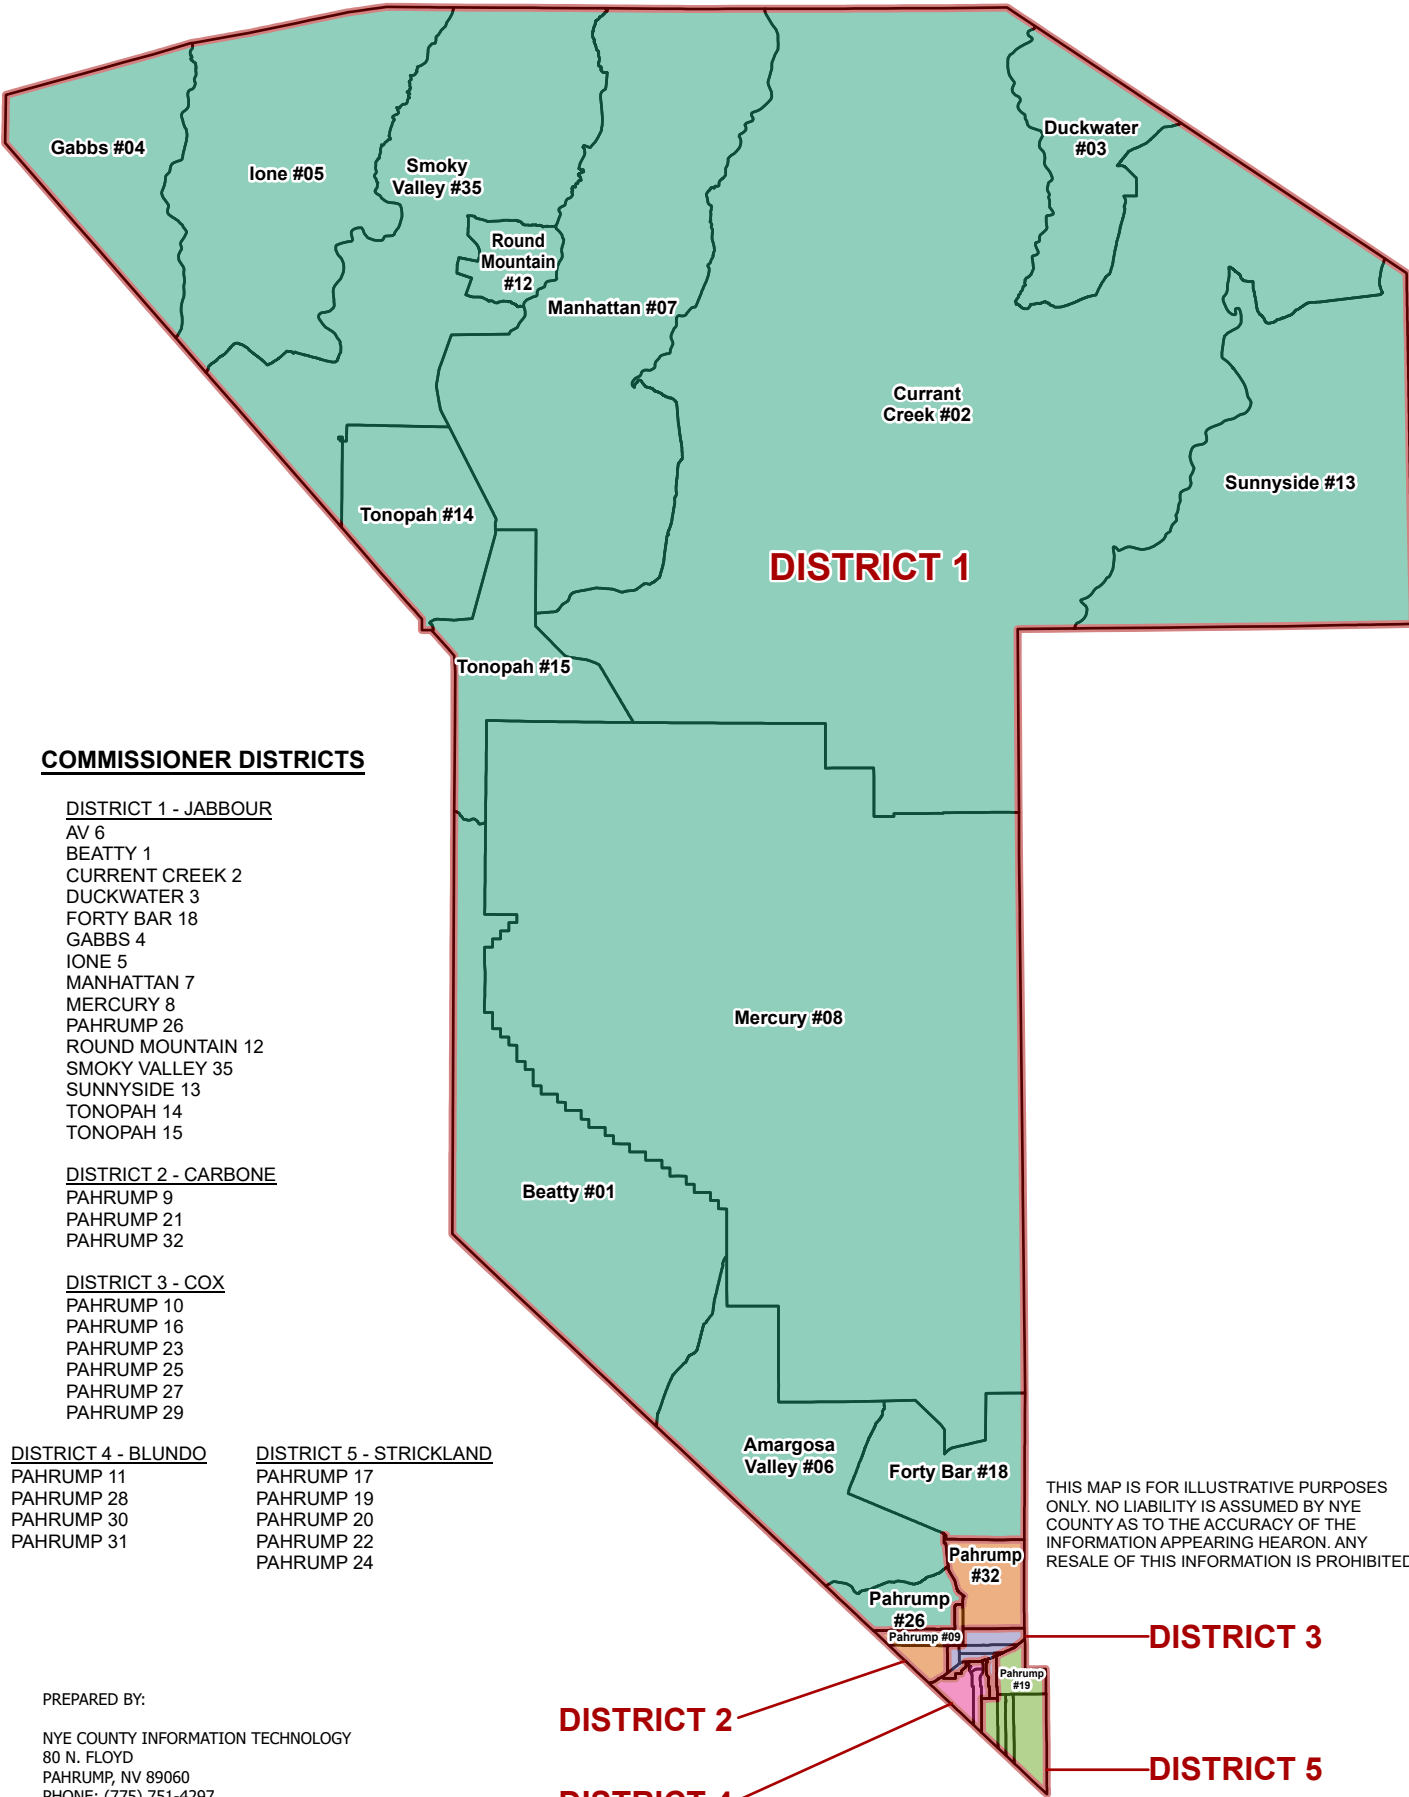

NYE COUNTY 2020 COMMISSIONERS DISTRICTS

COMMISSIONER DISTRICTS

DISTRICT 1 - JABBOUR

- AV 6
- BEATTY 1
- CURRENT CREEK 2
- DUCKWATER 3
- FORTY BAR 18
- GABBS 4
- IONE 5
- MANHATTAN 7
- MERCURY 8
- PAHRUMP 26
- ROUND MOUNTAIN 12
- SMOKY VALLEY 35
- SUNNYSIDE 13
- TONOPAH 14
- TONOPAH 15

DISTRICT 2 - CARBONE

- PAHRUMP 9
- PAHRUMP 21
- PAHRUMP 32

DISTRICT 3 - COX

- PAHRUMP 10
- PAHRUMP 16
- PAHRUMP 23
- PAHRUMP 25
- PAHRUMP 27
- PAHRUMP 29

DISTRICT 4 - BLUNDO

- PAHRUMP 11
- PAHRUMP 28
- PAHRUMP 30
- PAHRUMP 31

DISTRICT 5 - STRICKLAND

- PAHRUMP 17
- PAHRUMP 19
- PAHRUMP 20
- PAHRUMP 22
- PAHRUMP 24

THIS MAP IS FOR ILLUSTRATIVE PURPOSES ONLY. NO LIABILITY IS ASSUMED BY NYE COUNTY AS TO THE ACCURACY OF THE INFORMATION APPEARING HEARON. ANY RESALE OF THIS INFORMATION IS PROHIBITED.