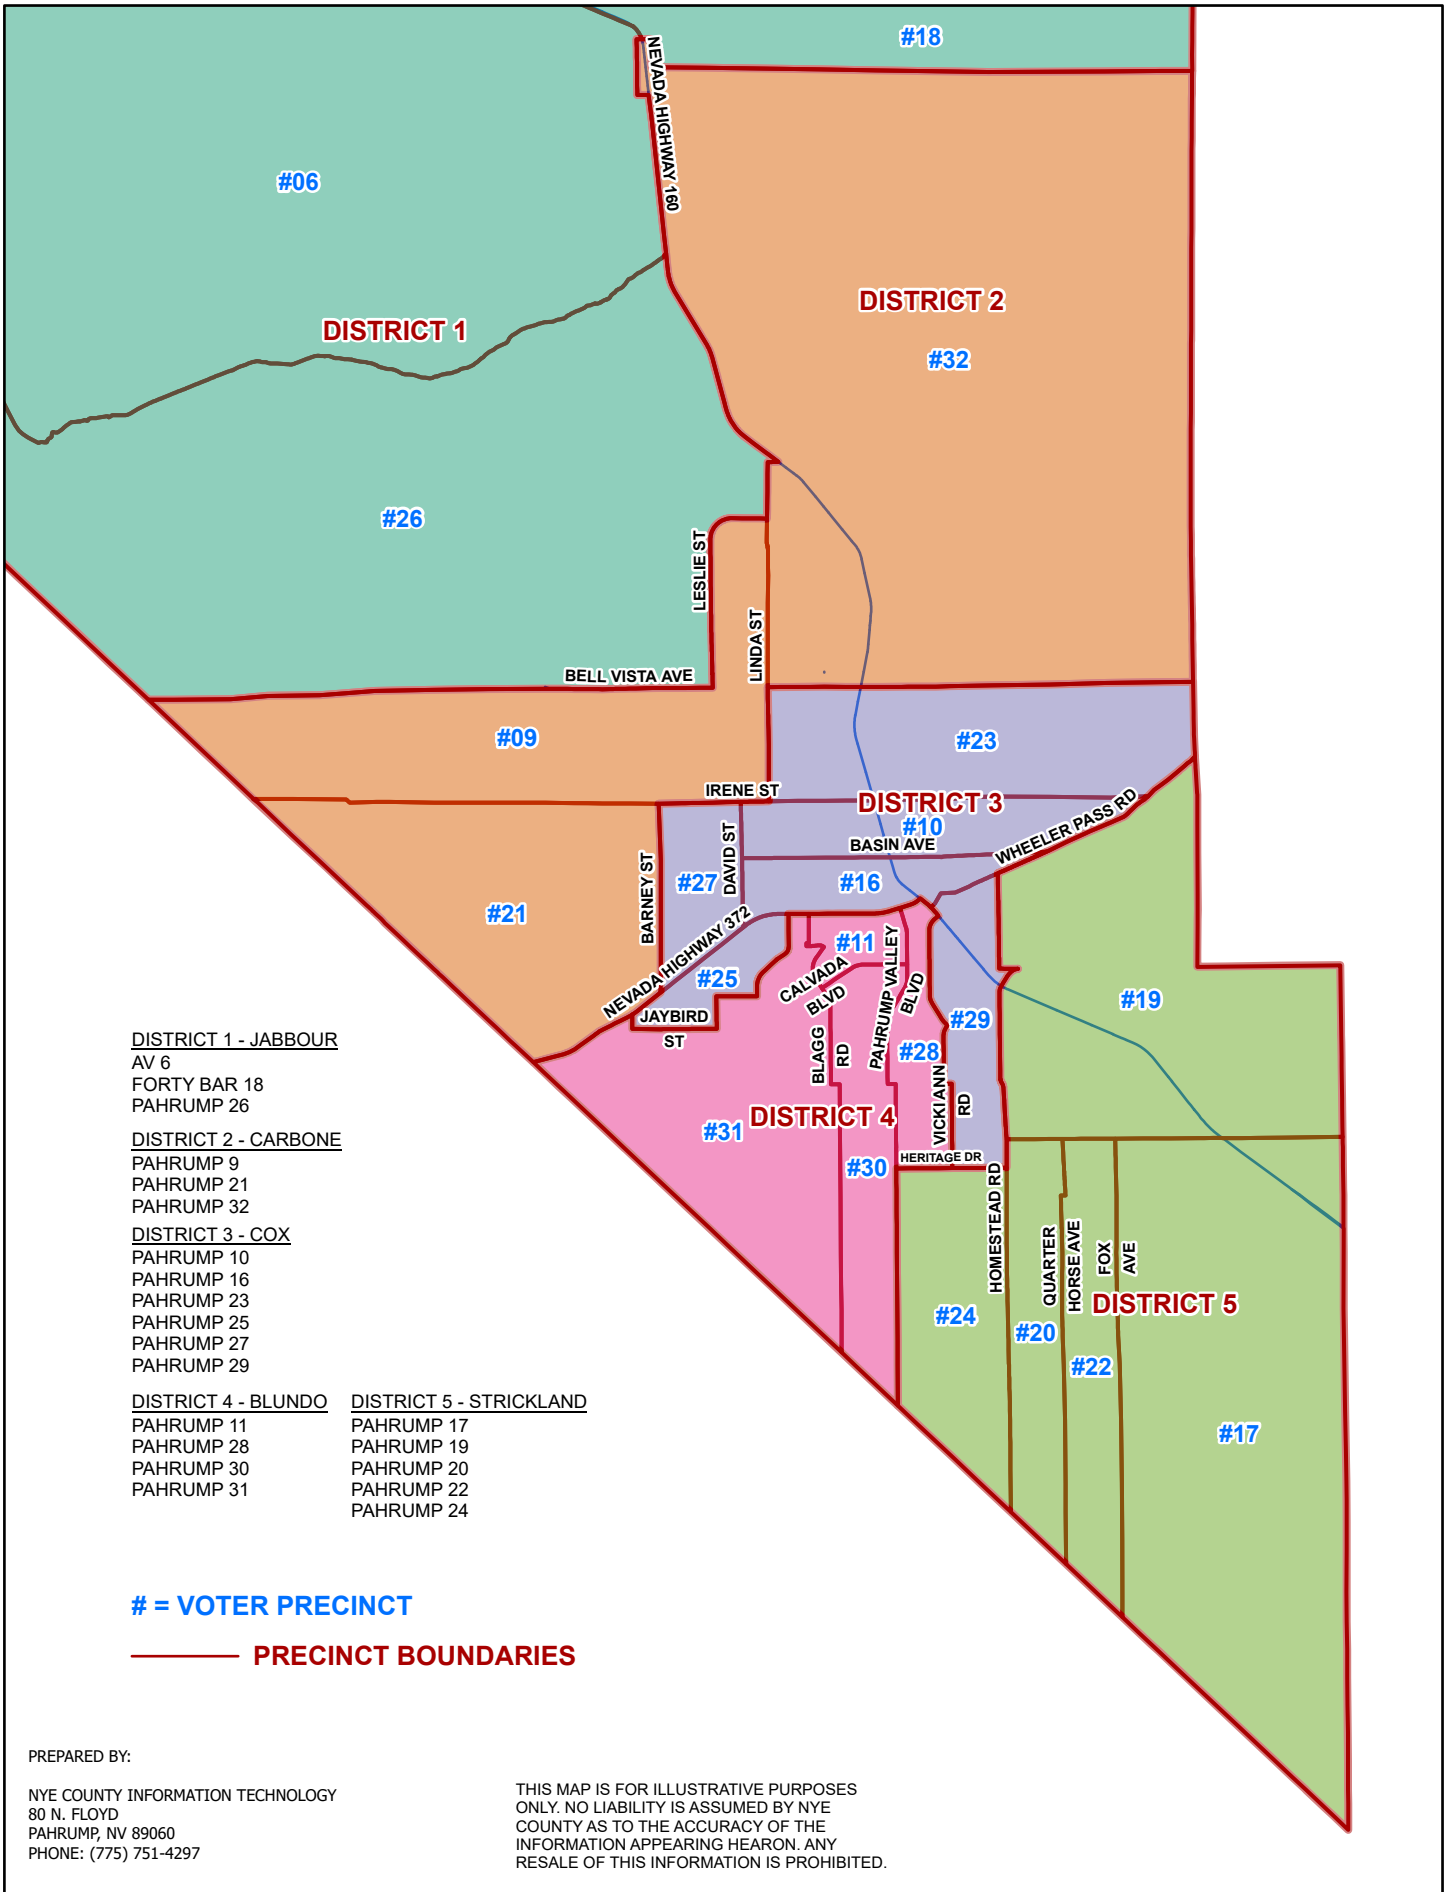

# NYE COUNTY 2020 COMMISSIONERS DISTRICTS - PAHRUMP

DISTRICT 1 - JABBOUR  
 AV 6  
 FORTY BAR 18  
 PAHRUMP 26

DISTRICT 2 - CARBONE  
 PAHRUMP 9  
 PAHRUMP 21  
 PAHRUMP 32

DISTRICT 3 - COX  
 PAHRUMP 10  
 PAHRUMP 16  
 PAHRUMP 23  
 PAHRUMP 25  
 PAHRUMP 27  
 PAHRUMP 29

DISTRICT 4 - BLUNDO  
 PAHRUMP 11  
 PAHRUMP 28  
 PAHRUMP 30  
 PAHRUMP 31

DISTRICT 5 - STRICKLAND  
 PAHRUMP 17  
 PAHRUMP 19  
 PAHRUMP 20  
 PAHRUMP 22  
 PAHRUMP 24

**# = VOTER PRECINCT**

**— PRECINCT BOUNDARIES**

PREPARED BY:

NYE COUNTY INFORMATION TECHNOLOGY  
 80 N. FLOYD  
 PAHRUMP, NV 89060  
 PHONE: (775) 751-4297

THIS MAP IS FOR ILLUSTRATIVE PURPOSES ONLY. NO LIABILITY IS ASSUMED BY NYE COUNTY AS TO THE ACCURACY OF THE INFORMATION APPEARING HEREON. ANY RESALE OF THIS INFORMATION IS PROHIBITED.