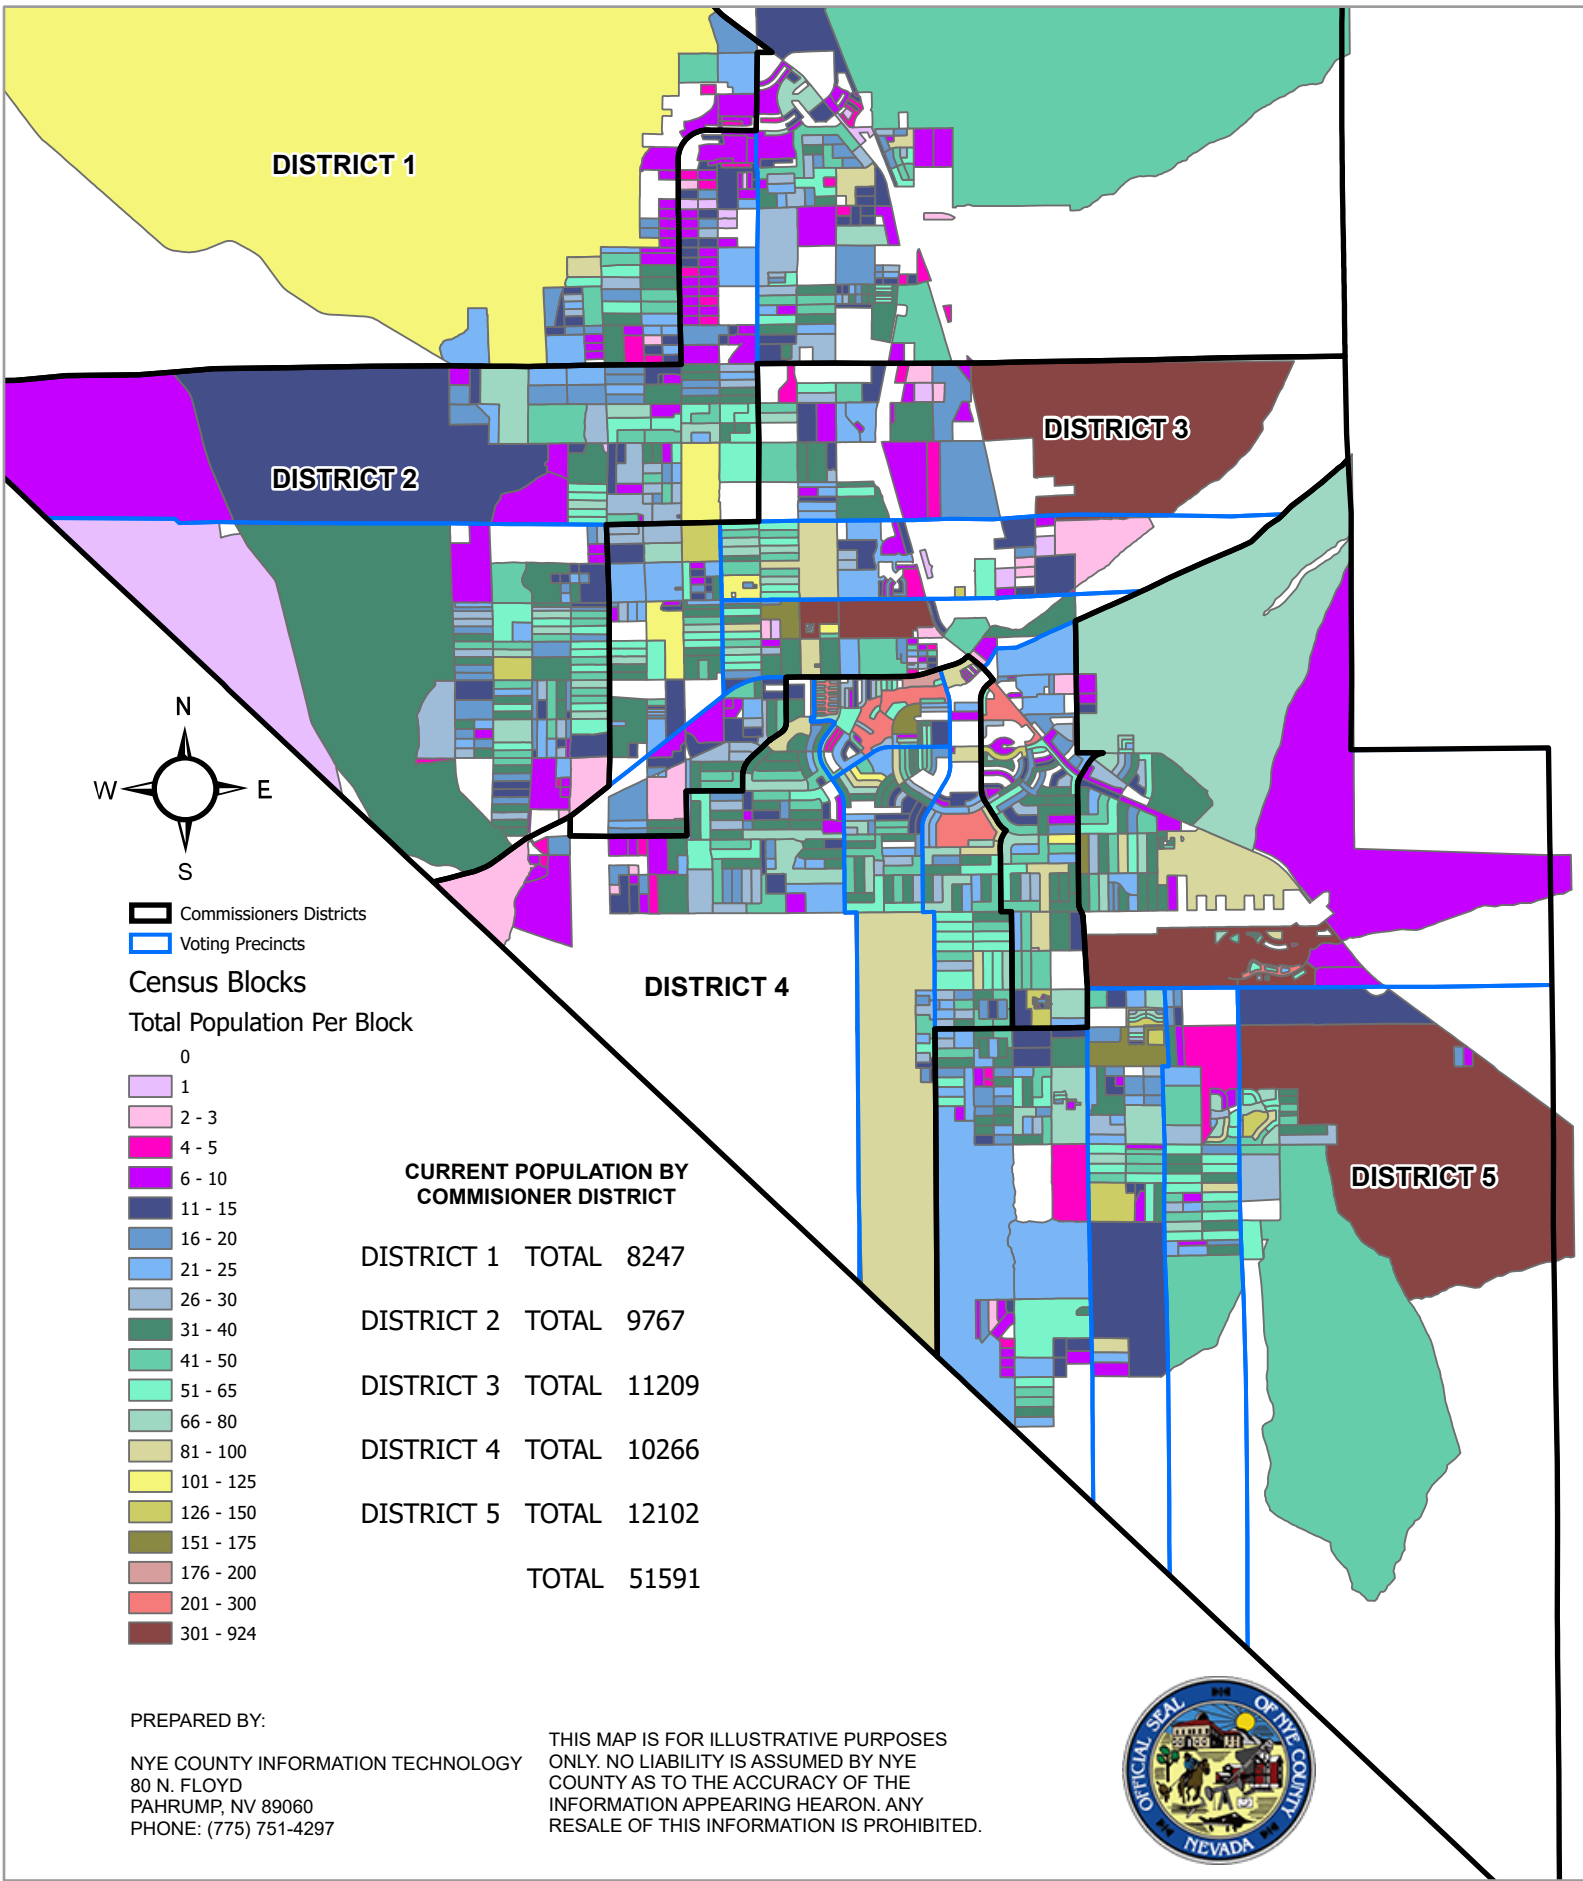

NYE COUNTY, NV 2020 CENSUS DENSITY MAP - PAHRUMP

-  Commissioners Districts
-  Voting Precincts

Census Blocks
Total Population Per Block

- 0
-  1
-  2 - 3
-  4 - 5
-  6 - 10
-  11 - 15
-  16 - 20
-  21 - 25
-  26 - 30
-  31 - 40
-  41 - 50
-  51 - 65
-  66 - 80
-  81 - 100
-  101 - 125
-  126 - 150
-  151 - 175
-  176 - 200
-  201 - 300
-  301 - 924

CURRENT POPULATION BY COMMISSIONER DISTRICT

| | | |
|------------|-------|--------------------|
| DISTRICT 1 | TOTAL | 8247 |
| DISTRICT 2 | TOTAL | 9767 |
| DISTRICT 3 | TOTAL | 11209 |
| DISTRICT 4 | TOTAL | 10266 |
| DISTRICT 5 | TOTAL | 12102 |
| | | TOTAL 51591 |

PREPARED BY:

NYE COUNTY INFORMATION TECHNOLOGY
80 N. FLOYD
PAHRUMP, NV 89060
PHONE: (775) 751-4297

THIS MAP IS FOR ILLUSTRATIVE PURPOSES ONLY. NO LIABILITY IS ASSUMED BY NYE COUNTY AS TO THE ACCURACY OF THE INFORMATION APPEARING HEREON. ANY RESALE OF THIS INFORMATION IS PROHIBITED.